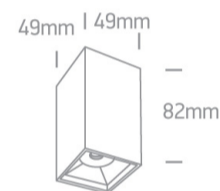

6W COB LED surface Spot with dark chrome reflector.

Supplied with non-dimmable LED driver.

Complies with standard EN60598-1 and any other specific standards.

Downloads

Dimensions

Physical Specification

Item Group	14 Wall & Ceiling LED
Family	Mirror Square Boxes
Order Code	12106B/W/W
Colour	White
Material	Aluminium
Shape	Rectangular
Length	49mm
Width	49mm
Height	82mm
Surface Ceiling	Yes
Indoor	Yes
Adjustable	No

Illumination Data

Colour Temperature	3000K
Lumen Output	480lm
Light Efficiency	80lm/W
CRI	90
Beam Angle	38°
Illumination Diagram	

Packing Info

Pcs/Carton	60
Barcode	5291889064077
HS Code	9405409900

Energy Label