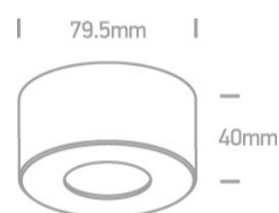

## Dimensions

## Physical Specification

Item Group	14 Wall & Ceiling LED
Family	LED Fashion Cylinders
Order Code	12107V/W/W
Colour	White
Material	Aluminium
Shape	Circular
Height	40mm
Diameter	79,5mm
Surface Ceiling	Yes
Indoor	Yes

#### Illumination Data

Colour Temperature	3000K
Lumen Output	500lm
Light Efficiency	71,42lm/W
CRI	80
Beam Angle	40°
Illumination Diagram	

#### Packing Info

Box Length	9,5cm
Box Width	9,5cm
Box Height	5cm
Box Weight	0,2Kg
Pcs/Carton	30
Barcode	5291889060376
HS Code	9405409900