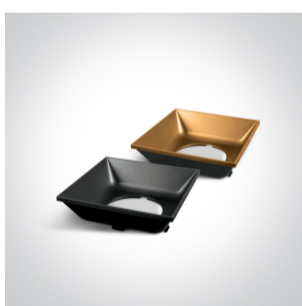

12W COB LED rectangular ceiling downlight, ideal for residential and commercial illumination.

Supplied with Black & Brass reflectors.

Complete with non-dimmable LED driver.

Complies with standard EN60598-1 and any other specific standards.

Downloads

Dimensions

Gallery

Physical Specification

Item Group

14 Wall & Ceiling LED

Family

The Retro Dark Light Square Cylinders