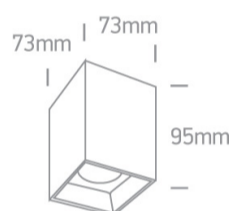

Downloads

Dimensions

Gallery

Physical Specification

Item Group

14 Wall & Ceiling LED

Family

The Retro Dark Light Square Cylinders

Length

73mm

Width	73mm
Height	95mm
Surface Ceiling	Yes
Indoor	Yes
Adjustable	No

Electrical Characteristics

Gear	Built In
Fitting + Driver	
Input Voltage	220-240V
50 Hz	Yes
60 Hz	Yes
Safety Class	
Power(Watts)	12W
IP Rating	IP20
Light Source	LED built in
Dimmable	No
F Mark	

Illumination Data

Colour Temperature	3000K
Lumen Output	960lm
Light Efficiency	80lm/W
CRI	80
Beam Angle	45°
Illumination Diagram	
Dark Light	Yes

Packing Info

Box Length	8cm
Box Width	8cm
Box Height	15,5cm
Pcs/Carton	30
Barcode	5291889059127
HS Code	9405409900