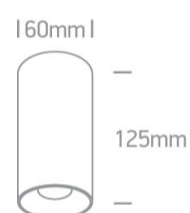

15W COB LED cylinder, ideal for residential and commercial illumination.

Complete with non-dimmable LED driver.

Complies with standard EN60598-1 and any other specific standards.

Downloads

Dimensions

Physical Specification

Item Group	14 Wall & Ceiling LED
Family	The COB Indoor Round Cylinders
Order Code	12115A/B/W
Colour	Black
Material	Aluminium
Shape	Circular
Height	125mm
Diameter	60mm
Surface Ceiling	Yes
Indoor	Yes
Adjustable	No

3000K
1100lm
73,33lm/W
90
36°

Yes

Packing Info

Box Length
Box Width
Box Height
Pcs/Carton
Barcode
HS Code

8,5cm
8,5cm
12,5cm
30
5291889059608
9405409900

Energy Label

Certification & Warranty

Warranty