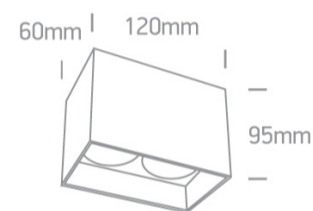

2x10W MR16 GU10 White downlight with Black reflector.

Complies with standard EN60598-1 and any other specific standards.

Downloads

Dimensions

Physical Specification

Item Group	13 Wall & Ceiling
Family	The GU10 Dark Light Aluminium
Order Code	12205NA/W
Colour	White
Material	Aluminium
Shape	Rectangular
Length	120mm
Width	60mm
Height	95mm
Surface Ceiling	Yes
Indoor	Yes
Adjustable	No

Illumination Data

Illumination Diagram

Dark Light

Yes

Packing Info

Box Length

9cm

Box Width