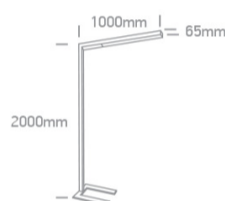

75W floor stand Dimmable LED lighting fitting with EU plug.

Complete with touch switch.
Supplied with dimmable drivers.

Complies with standard EN60598-1 and any other specific standards.

Downloads

Dimensions

Colour

Black

Material

Aluminium

Shape

Rectangular

Length

65mm

Width	1000mm
Height	2000mm
Surface Floor/Ground	Yes
Indoor	Yes
Adjustable	No

Electrical Characteristics

Gear	Built In
Fitting + Driver	
Input Voltage	220-240V
50 Hz	Yes
60 Hz	Yes
Safety Class	
Power(Watts)	75W
IP Rating	IP20
Light Source	LED built in
Dimmable	No
F Mark	