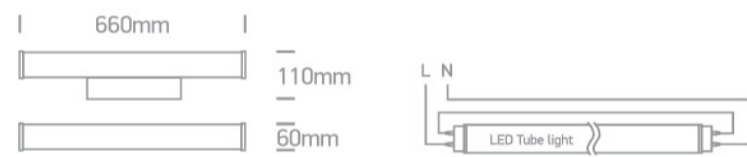

Mirror Light for 60cm T8 LED Tubes IP44.

Complies with standard EN60598-1 and any other specific standards.

Downloads

Dimensions

Gallery

Physical Specification

Item Group

16 Bathroom & Mirror

Family

The Mirror 60cm Range For T8 LED Tubes

Order Code

38114CE/C

Colour

Chrome

Material

Die Cast

Diffuser Material

Acrylic

Shape

Circular

Height	660mm
Diameter	60mm
Surface Wall	Yes
Indoor	Yes

Illumination Data

Illumination Diagram

Packing Info

Box Length	65cm
Box Width	10cm
Box Height	12cm
Box Weight	1,4kg
Pcs/Carton	6
Barcode	5291889041542
HS Code	9405409900

Energy Label

Warranty

2 Years

Weee Directive

Yes
