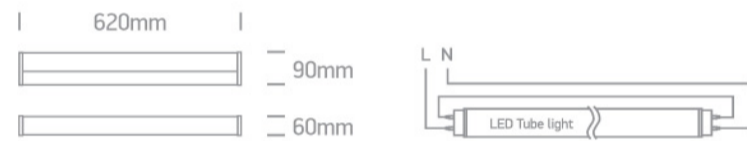

Mirror Light for 60cm T8 LED Tubes IP44.

Complies with standard EN60598-1 and any other specific standards.

Downloads

Dimensions

Gallery

Physical Specification

Item Group

16 Bathroom & Mirror

Family

The Mirror 60cm Range For T8 LED Tubes

Order Code

38114EE/C

Colour

Chrome

Material

Die Cast

Diffuser Material

Acrylic

Shape

Rectangular

| | |
|--------------|-------|
| Length | 640mm |
| Width | 90mm |
| Height | 60mm |
| Surface Wall | Yes |
| Indoor | Yes |

Illumination Data

Illumination Diagram

Packing Info

| | |
|------------|---------------|
| Box Length | 64,5cm |
| Box Width | 9cm |
| Box Height | 13cm |
| Box Weight | 1,3kg |
| Pcs/Carton | 6 |
| Barcode | 5291889041535 |
| HS Code | 9405409900 |