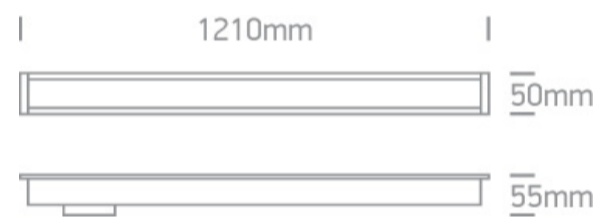

40W UGR19 Recessed linear with diffuser, ideal for offices.  
Complete with 1000mA driver , 6pcs fixing clips, 4pcs connectors & 2pcs end caps. .

Complies with standard EN60598-1 and any other specific standards.

### Dimensions

Black

Material

Aluminium

Diffuser Material

PC

Shape

Rectangular

Length	1210mm
Width	50mm
Height	55mm
Cutout Hole Width	1200mm
Cutout Hole Length	37mm
Recessed Ceiling	Yes
Depth Required	80mm
Indoor	Yes
Adjustable	No