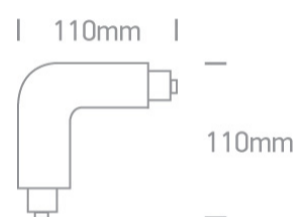

16A Black Corner Left for track 40003.

## Dimensions

## Physical Specification

|               |                           |
|---------------|---------------------------|
| Item Group    | 10 Tracks & Magnetic      |
| Family        | Rounded Track Accessories |
| Order Code    | 41012/B/L                 |
| Colour        | Black                     |
| Material      | Plastic                   |
| Shape         | Rectangular               |
| Length        | 110mm                     |
| Height        | 110mm                     |
| Track mounted | Yes                       |
| Indoor        | Yes                       |
| Adjustable    | No                        |