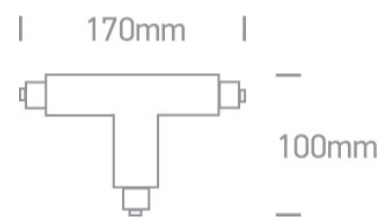

16A Black T for track 40003A.

### Dimensions

Black

Material

Plastic

Shape

Rectangular

Length

170mm

Height	100mm
Track mounted	Yes
Indoor	Yes
Adjustable	No