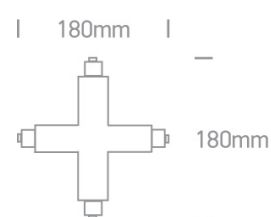

16A White X for track 40003.

Downloads

Dimensions

Related items

40003/W

40003/W

Physical Specification

Item Group	10 Tracks & Magnetic
Family	Rounded Track Accessories
Order Code	41018/W
Colour	White
Material	Plastic
Shape	Rectangular
Length	180mm

Height	180mm
Track mounted	Yes
Indoor	Yes
Adjustable	No

Packing Info

Pcs/Carton	10
Barcode	5291889004240
HS Code	9405920090

Certification & Warranty

Warranty	2 Years
Weee Directive	Yes