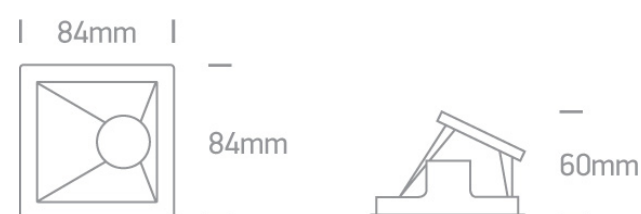

Black Body Black Reflector Assymetrical Dark Light Recessed MR16 spot with GU10 lampholder.

Complies with standard EN60598-1 and any other specific standards.

Downloads

Dimensions

Gallery

Physical Specification

Item Group	01 Recessed Spots Fixed
Family	The Assymetric Chill Out Range Square
Order Code	50105MA/B/B
Colour	Black
Material	Aluminium
Shape	Rectangular
Length	84mm

Width	84mm
Height	45mm
Cutout Hole Width	76mm
Cutout Hole Length	76mm
Recessed Ceiling	Yes
Depth Required	150mm
Indoor	Yes
Adjustable	No

Illumination Data

Illumination Diagram	
Dark Light	Yes

Packing Info

Box Length	10cm
Box Width	10cm
Box Height	10cm
Box Weight	0,183kg
Pcs/Carton	50
Barcode	5291889054696
HS Code	9405409900

Energy Label

Certification & Warranty