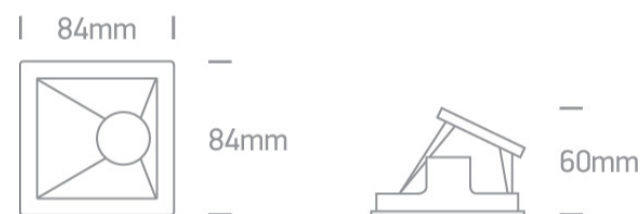

White Body Black Reflector Assymetrical Dark Light Recessed MR16 spot with GU10 lampholder.

Complies with standard EN60598-1 and any other specific standards.

Downloads

Dimensions

Gallery

Physical Specification

Item Group

01 Recessed Spots Fixed

Family

The Assymetric Chill Out Range Square

Order Code

50105MA/W/B

Colour

White-Black

Material

Aluminium

Shape

Rectangular

Length

84mm

Width	84mm
Height	45mm
Cutout Hole Width	76mm
Cutout Hole Length	76mm
Recessed Ceiling	Yes
Depth Required	150mm
Indoor	Yes
Adjustable	No

Electrical Characteristics

Illumination Data

Illumination Diagram	
Dark Light	Yes

Packing Info

Box Length	10cm
Box Width	10cm
Box Height	10cm
Box Weight	0,183kg
Pcs/Carton	50
Barcode	5291889054702
HS Code	9405409900

Energy Label

Certification & Warranty