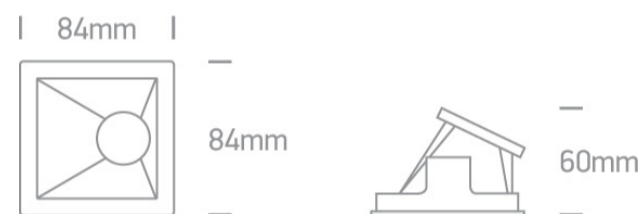

White Body White Reflector Assymetrical Dark Light Recessed MR16 spot with GU10 lampholder.

Complies with standard EN60598-1 and any other specific standards.

Downloads

Dimensions

Gallery

Physical Specification

Item Group

01 Recessed Spots Fixed

Family

The Assymetric Chill Out Range Square

Order Code

50105MA/W/W

Colour

White

Material

Aluminium

Shape

Rectangular

Length

84mm

Width	84mm
Height	45mm
Cutout Hole Width	76mm
Cutout Hole Length	76mm
Recessed Ceiling	Yes
Depth Required	150mm
Indoor	Yes
Adjustable	No

Electrical Characteristics

Illumination Data

Illumination Diagram	
Dark Light	Yes

Packing Info

Box Length	10cm
Box Width	10cm
Box Height	10cm
Box Weight	0,183kg
Pcs/Carton	50
Barcode	5291889054719
HS Code	9405409900

Energy Label

Certification & Warranty