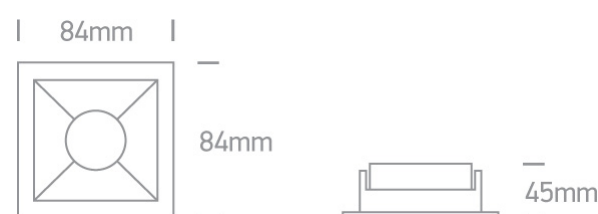

Black Body Black Reflector Dark Light Recessed MR16 spot with GU10 lampholder.

Complies with standard EN60598-1 and any other specific standards.

Downloads

Dimensions

Physical Specification

Item Group	01 Recessed Spots Fixed
Family	The Chill Out Range Square
Order Code	50105M/B/B
Colour	Black
Material	Aluminium
Shape	Rectangular
Length	84mm
Width	84mm
Height	45mm
Cutout Hole Width	76mm
Cutout Hole Length	76mm
Recessed Ceiling	Yes

Depth Required	130mm
Indoor	Yes
Adjustable	No

Electrical Characteristics

Gear	No
------	----

Fitting + Driver

Input Voltage	100-240V
50 Hz	Yes
60 Hz	Yes
Safety Class	
Power(Watts)	10W
IP Rating	IP20
Light Source	Replaceable lamp
Lamp Holder	GU10
Number of Lamps	1
Dimmable	N/A
Cable Length	15cm
F Mark	

Illumination Data

Illumination Diagram	
Dark Light	Yes

Packing Info

Box Length	10cm
Box Width	10cm
Box Height	10cm
Box Weight	0,183kg

Pcs/Carton

50

Barcode

5291889053163