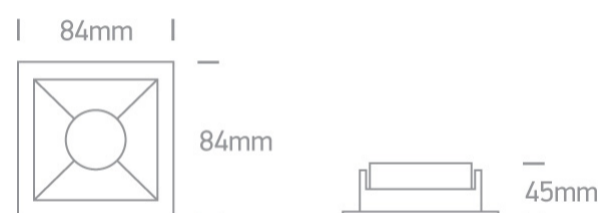

Black Body Brass Reflector Dark Light Recessed MR16 spot with GU10 lampholder.

Complies with standard EN60598-1 and any other specific standards.

Downloads

Dimensions

Physical Specification

Item Group	01 Recessed Spots Fixed
Family	The Chill Out Range Square
Order Code	50105M/B/BS
Colour	Black-Brass
Material	Aluminium
Shape	Rectangular
Length	84mm
Width	84mm
Height	45mm
Cutout Hole Width	76mm
Cutout Hole Length	76mm
Recessed Ceiling	Yes

Depth Required	130mm
Indoor	Yes
Adjustable	No

Electrical Characteristics

Gear	No
------	----

Fitting + Driver

Input Voltage	100-240V
50 Hz	Yes
60 Hz	Yes
Safety Class	
Power(Watts)	10W
IP Rating	IP20
Light Source	Replaceable lamp
Lamp Holder	GU10
Number of Lamps	1
Dimmable	N/A
Cable Length	15cm
F Mark	

Illumination Data

Illumination Diagram	
Dark Light	Yes

Packing Info

Box Length	10cm
Box Width	10cm
Box Height	10cm
Box Weight	0,183kg

Pcs/Carton

50

Barcode

5291889053187