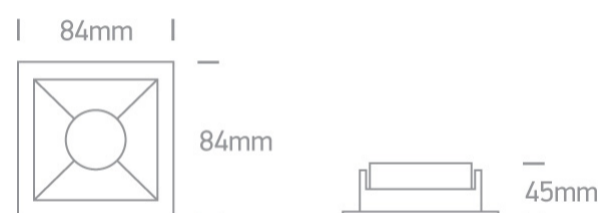

Black Body Copper Reflector Dark Light Recessed MR16 spot with GU10 lampholder.

Complies with standard EN60598-1 and any other specific standards.

## Dimensions

## Physical Specification

Item Group	01 Recessed Spots Fixed
Family	The Chill Out Range Square
Order Code	50105M/B/CU
Colour	Black-Copper
Material	Aluminium
Shape	Rectangular
Length	84mm
Width	84mm
Height	45mm
Cutout Hole Width	76mm
Cutout Hole Length	76mm
Recessed Ceiling	Yes