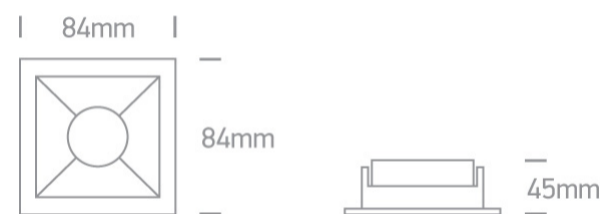

Black Body White Reflector Dark Light Recessed MR16 spot with GU10 lampholder.

Complies with standard EN60598-1 and any other specific standards.

#### Dimensions

#### Physical Specification

Item Group	01 Recessed Spots Fixed
Family	The Chill Out Range Square
Order Code	50105M/B/W
Colour	Black-White
Material	Aluminium
Shape	Rectangular
Length	84mm
Width	84mm
Height	45mm
Cutout Hole Width	76mm
Cutout Hole Length	76mm
Recessed Ceiling	Yes