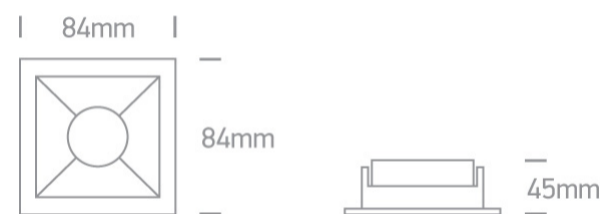

White Body Brass Reflector Dark Light Recessed MR16 spot with GU10 lampholder.

Complies with standard EN60598-1 and any other specific standards.

Downloads

Dimensions

Physical Specification

Item Group	01 Recessed Spots Fixed
Family	The Chill Out Range Square
Order Code	50105M/W/BS
Colour	White-Brass
Material	Aluminium
Shape	Rectangular
Length	84mm
Width	84mm
Height	45mm
Cutout Hole Width	76mm
Cutout Hole Length	76mm
Recessed Ceiling	Yes

Depth Required	130mm
Indoor	Yes
Adjustable	No

Electrical Characteristics

Gear	No
Fitting + Driver	
Input Voltage	100-240V
50 Hz	Yes
60 Hz	Yes
Safety Class	
Power(Watts)	10W
IP Rating	IP20
Light Source	Replaceable lamp
Lamp Holder	GU10
Number of Lamps	1
Dimmable	N/A
Cable Length	15cm
F Mark	

Illumination Data

Illumination Diagram	
Dark Light	Yes

Packing Info

Box Length	10cm
Box Width	10cm
Box Height	10cm
Box Weight	0,183kg

Pcs/Carton

50

Barcode

5291889053200