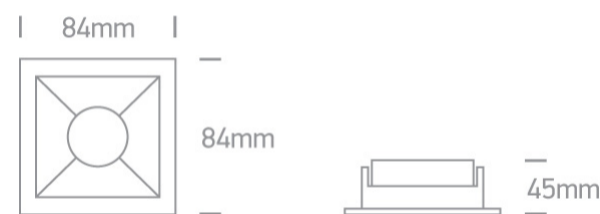

White Body Copper Reflector Dark Light Recessed MR16 spot with GU10 lampholder.

Complies with standard EN60598-1 and any other specific standards.

## Dimensions

## Physical Specification

Item Group	01 Recessed Spots Fixed
Family	The Chill Out Range Square
Order Code	50105M/W/CU
Colour	White-Copper
Material	Aluminium
Shape	Rectangular
Length	84mm
Width	84mm
Height	45mm
Cutout Hole Width	76mm
Cutout Hole Length	76mm
Recessed Ceiling	Yes