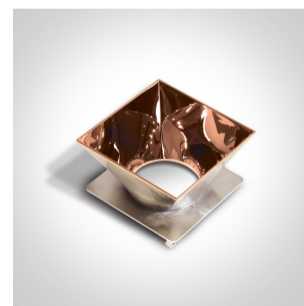

Trimless Recessed dark light MR16 spot with interchangeable reflector and GU10 lampholder.

Reflector must be order seperately.

Complies with standard EN60598-1 and any other specific standards.

### Must be ordered separately

050098/B

050098/BS

050098/C

050098/CU

050098/G

050098/GL

050098/W

## Physical Specification

Item Group	01 Recessed Spots Fixed
Family	The Trimless Chill Out Range Square
Order Code	50105RM
Colour	White
Material	Die Cast
Shape	Rectangular
Length	75mm
Width	75mm
Height	55mm
Cutout Hole Width	85mm
Cutout Hole Length	75mm
Recessed trimless ceiling	Yes
Depth Required	130mm
Indoor	Yes
Adjustable	No