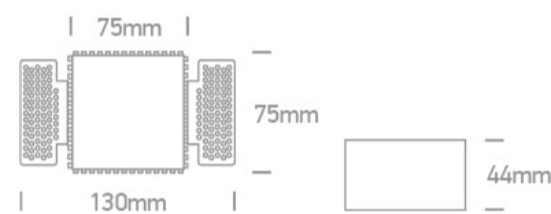

Trimless Recessed dark light MR16 spot with interchangeable reflector and GU10 lampholder.

Reflector must be order seperately.

Complies with standard EN60598-1 and any other specific standards.

### Dimensions

## Physical Specification

Item Group	01 Recessed Spots Fixed
Family	The Trimless Chill Out Range Square
Order Code	50105RM
Colour	White
Material	Die Cast
Shape	Rectangular
Length	75mm
Width	75mm
Height	55mm
Cutout Hole Width	85mm
Cutout Hole Length	75mm
Recessed trimless ceiling	Yes
Depth Required	130mm
Indoor	Yes
Adjustable	No

### Packing Info

Box Length

10cm

Box Width

7cm

Box Height

15cm

Box Weight