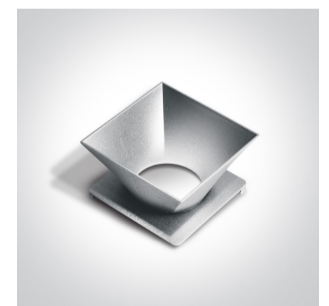

### Must be ordered separately

050098/B

050098/BS

050098/C

050098/CU

050098/G

050098/GL

050098/W

## Physical Specification

Item Group	01 Recessed Spots Fixed
Family	The Trimless Chill Out Range Square
Order Code	50105RM
Colour	White
Material	Die Cast
Shape	Rectangular
Length	75mm
Width	75mm
Height	55mm
Cutout Hole Width	85mm
Cutout Hole Length	75mm
Recessed trimless ceiling	Yes
Depth Required	130mm
Indoor	Yes
Adjustable	No