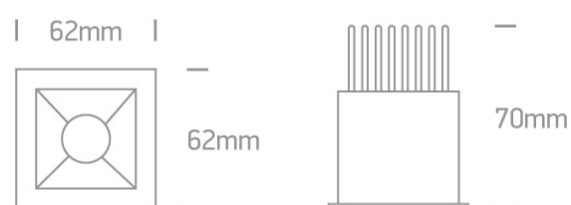

02 Recessed Spots Fixed LED>Medium Shop Square Boxes Aluminium + steel

50107B/W/W

Recessed spot with COB LED. Ideal for shops and hotels.

Requires 350mA constant current driver.

Complies with standard EN60598-1 and any other specific standards.

## Dimensions

## Physical Specification

Item Group	02 Recessed Spots Fixed LED
Family	Medium Shop Square Boxes Aluminium + steel
Order Code	50107B/W/W
Colour	White
Material	Aluminium + Steel
Shape	Rectangular
Length	62mm
Width	62mm
Height	70mm
Cutout Hole Width	57mm
Cutout Hole Length	57mm
Recessed Ceiling	Yes
Depth Required	90mm
Indoor	Yes
Adjustable	No

## Illumination Data

Colour Temperature 3000K

Lumen Output 550lm

Light Efficiency 84,61

CRI 90

Beam Angle 36°

Illumination Diagram 