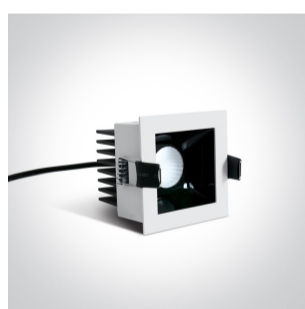

02 Recessed Spots Fixed LED>Medium Shop Square Boxes Aluminium + steel

50107B/W/W

Recessed spot with COB LED. Ideal for shops and hotels.

Requires 350mA constant current driver.

Complies with standard EN60598-1 and any other specific standards.

Downloads

Dimensions

Gallery

Must be ordered separately

89008