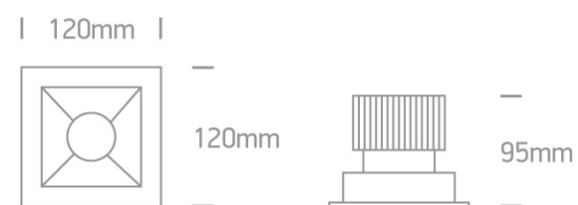

20W downlight LED, shop square boxes range IP20, ideal for commercial applications such as offices, galleries and showrooms.

Supplied with 500mA non-dimmable LED driver.

Complies with standard EN60598-1 and any other specific standards.

## Dimensions

## Physical Specification

Item Group	06 Downlights Fixed LED
Family	Shop Square Boxes
Order Code	50120B/B/W
Colour	Black
Material	Aluminium
Shape	Rectangular
Length	120mm
Width	120mm
Height	95mm
Cutout Hole Width	105mm
Cutout Hole Length	105mm
Recessed Ceiling	Yes