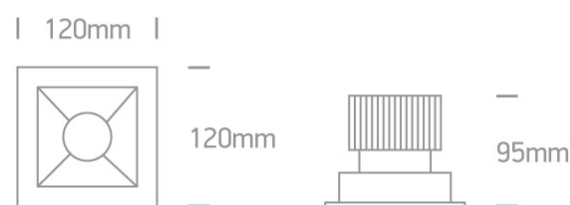

20W downlight LED, shop square boxes range IP20, ideal for commercial applications such as offices, galleries and showrooms.

Supplied with 500mA non-dimmable LED driver.

Complies with standard EN60598-1 and any other specific standards.

## Dimensions

## Physical Specification

Item Group	06 Downlights Fixed LED
Family	Shop Square Boxes
Order Code	50120B/W/C
Colour	White
Material	Aluminium
Shape	Rectangular
Length	120mm
Width	120mm
Height	95mm
Cutout Hole Width	105mm
Cutout Hole Length	105mm
Recessed Ceiling	Yes