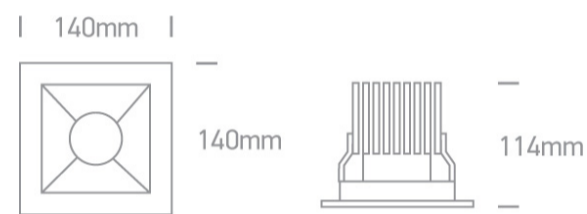

30W downlight LED, shop square boxes range IP20, ideal for commercial applications such as offices, galleries and showrooms.

Supplied with 750mA non-dimmable LED driver.

Complies with standard EN60598-1 and any other specific standards.

Downloads

Dimensions

Physical Specification

Item Group	06 Downlights Fixed LED
Family	Shop Square Boxes
Order Code	50130B/B/W
Colour	Black
Material	Aluminium
Shape	Rectangular
Length	140mm
Width	140mm
Height	114mm
Cutout Hole Width	130mm
Cutout Hole Length	130mm
Recessed Ceiling	Yes

Colour Temperature	3000K
Lumen Output	2600lm
Light Efficiency	86,67lm/W
CRI	80
Beam Angle	30°
Illumination Diagram	

Packing Info

Box Length	16cm
Box Width	16cm
Box Height	13cm
Pcs/Carton	16
Barcode	5291889061441
HS Code	9405409900