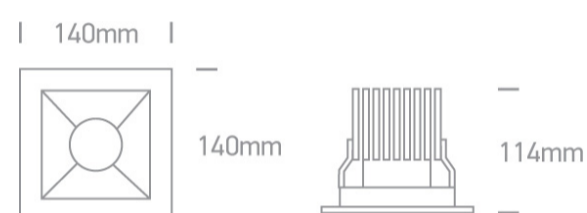

30W downlight LED, shop square boxes range IP20, ideal for commercial applications such as offices, galleries and showrooms.

Supplied with 750mA non-dimmable LED driver.

Complies with standard EN60598-1 and any other specific standards.

Downloads

Dimensions

Physical Specification

Item Group	06 Downlights Fixed LED
Family	Shop Square Boxes
Order Code	50130B/W/W
Colour	White
Material	Aluminium
Shape	Rectangular
Length	140mm
Width	140mm
Height	114mm
Cutout Hole Width	130mm
Cutout Hole Length	130mm
Recessed Ceiling	Yes

Depth Required	120mm
Indoor	Yes
Adjustable	No

Electrical Characteristics

Gear	External-Included
Fitting + Driver	
Input Voltage	220-240V
50 Hz	Yes
60 Hz	Yes
Safety Class	
Power(Watts)	30W
IP Rating	IP20
Light Source	LED built in
Dimmable	No
F Mark	

Colour Temperature	3000K
Lumen Output	2600lm
Light Efficiency	86,67lm/W
CRI	80
Beam Angle	30°
Illumination Diagram	

Packing Info

Box Length	16cm
Box Width	16cm
Box Height	13cm
Pcs/Carton	16
Barcode	5291889061427
HS Code	9405409900