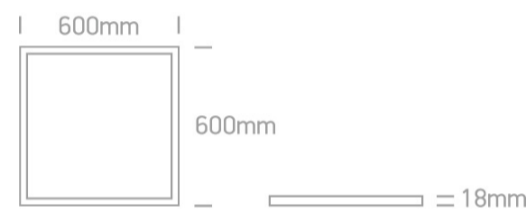

48W slim downlight LED, IP40, ideal for commercial applications such as offices, galleries and showrooms.

Requires 1200mA LED driver.

Complies with standard EN60598-1 and any other specific standards.

Downloads

Dimensions

Gallery

Must be ordered separately

89048

Related items

89048T

89050L

89050TLD

Physical Specification

| | |
|--------------------|--|
| Item Group | 06 Downlights Fixed LED |
| Family | The 48W Square Recessed Panel Die cast |
| Order Code | 50148PE/W/W |
| Colour | White |
| Material | Die Cast |
| Diffuser Material | Acrylic |
| Shape | Rectangular |
| Length | 600mm |
| Width | 600mm |
| Height | 18mm |
| Cutout Hole Width | 585mm |
| Cutout Hole Length | 585mm |
| Recessed Ceiling | Yes |
| Depth Required | 80mm |
| Indoor | Yes |
| Adjustable | No |