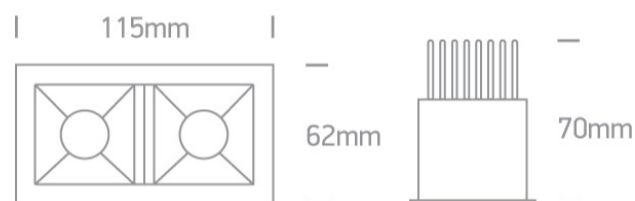

Dimensions