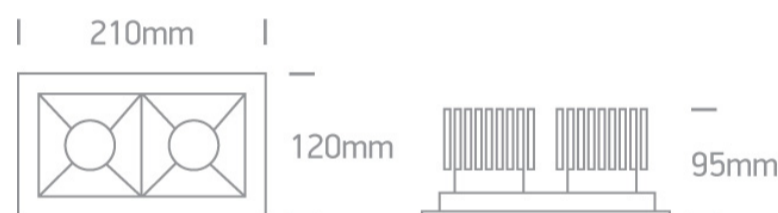

2x20W downlight LED, shop square boxes range IP20, ideal for commercial applications such as offices, galleries and showrooms.

Supplied with 500mA non-dimmable LED drivers.

Complies with standard EN60598-1 and any other specific standards.

## Dimensions

## Physical Specification

Item Group	06 Downlights Fixed LED
Family	Shop Square Boxes
Order Code	50220B/B/W
Colour	Black
Material	Aluminium
Shape	Rectangular
Length	210mm
Width	120mm
Height	95mm
Cutout Hole Width	190mm
Cutout Hole Length	110mm
Recessed Ceiling	Yes

#### Illumination Data

Colour Temperature	3000K
Lumen Output	2x1700lm
Light Efficiency	85lm/W
CRI	80
Beam Angle	30°
Illumination Diagram	