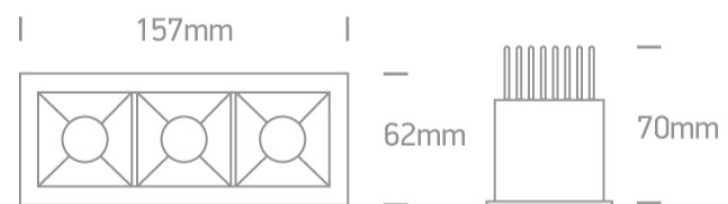

02 Recessed Spots Fixed LED>Medium Shop Square Boxes Aluminium + steel

50307B/W/W

3x6,5W Recessed spot with COB LED. Ideal for shops and hotels.

Requires 350mA constant current driver.

Complies with standard EN60598-1 and any other specific standards.

Downloads

Dimensions

Gallery

Must be ordered separately

89020

Physical Specification

Item Group	02 Recessed Spots Fixed LED
Family	Medium Shop Square Boxes Aluminium + steel
Order Code	50307B/W/W
Colour	White
Material	Aluminium + Steel
Shape	Rectangular
Length	157mm
Width	62mm
Height	70mm
Cutout Hole Width	150mm
Cutout Hole Length	57mm
Recessed Ceiling	Yes
Depth Required	90mm
Indoor	Yes
Adjustable	No

Electrical Characteristics

Fitting

Input Type	Constant Current
Input Current	350mA
Safety Class	
Power(Watts)	3x6,5W
IP Rating	IP20
Light Source	LED built in
LED Type	COB
LED Brand	Citizen
LED Number	3
Cable Length	40cm

Illumination Diagram	
----------------------	-------------------------------------------------------------------------------------

Packing Info

Box Length	18cm
------------	------

Box Width	8,5cm
-----------	-------