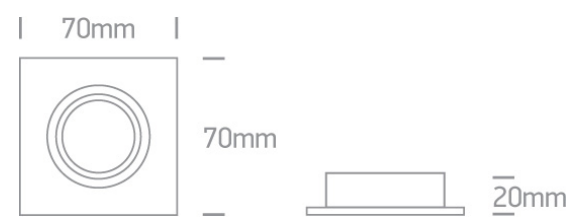

Recessed adjustable MR11 spot with GU4 lampholder.

Complies with standard EN60598-1 and any other specific standards.

## Dimensions

## Physical Specification

|                      |                                      |
|----------------------|--------------------------------------|
| Item Group           | 03 Recessed Spots Adjustable         |
| Family               | The Dual Ring Range Aluminium Square |
| Order Code           | 51103AB/AL                           |
| Colour               | Aluminium                            |
| Material             | Natural Aluminium                    |
| Shape                | Rectangular                          |
| Length               | 70mm                                 |
| Width                | 70mm                                 |
| Height               | 20mm                                 |
| Cutout Hole Diameter | 60mm                                 |
| Recessed Ceiling     | Yes                                  |
| Depth Required       | 60mm                                 |