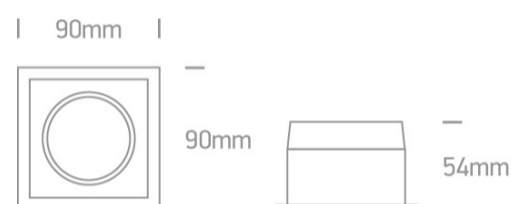

Dark Light Recessed Square adjustable MR16 spot with GU10 lampholder.

Complies with standard EN60598-1 and any other specific standards.

Downloads

Dimensions

Gallery

Physical Specification

| | |
|------------|--------------------------------------|
| Item Group | 03 Recessed Spots Adjustable |
| Family | The Dark Light Square Spots Die cast |
| Order Code | 51105DG/W |
| Colour | White |
| Material | Die Cast |
| Shape | Rectangular |
| Length | 90mm |

| | |
|--------------------|-------------|
| Width | 90mm |
| Height | 54mm |
| Cutout Hole Width | 80mm |
| Cutout Hole Length | 80mm |
| Recessed Ceiling | Yes |
| Depth Required | 85mm |
| Indoor | Yes |
| Adjustable | 1 Direction |

Electrical Characteristics

| | |
|------------------|---|
| Gear | No |
| Fitting + Driver | |
| Input Voltage | 100-240V |
| 50 Hz | Yes |
| 60 Hz | Yes |
| Safety Class |  |
| Power(Watts) | 10W |
| IP Rating | IP20 |
| Light Source | Replaceable lamp |
| Lamp Holder | GU10 |
| Number of Lamps | 1 |
| Dimmable | N/A |
| Cable Length | 15cm |
| F Mark |  |

Illumination Data

| | |
|----------------------|---|
| Illumination Diagram |  |
| Dark Light | Yes |

Packing Info

| | |
|------------|---------------|
| Box Length | 10,5cm |
| Box Width | 7cm |
| Box Height | 9,5cm |
| Box Weight | 0,240kg |
| Pcs/Carton | 50 |
| Barcode | 5291889041696 |
| HS Code | 9405409900 |