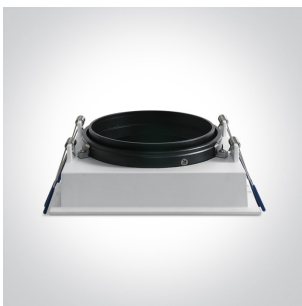

Recessed adjustable Dark light R111 downlight with GU10 lampholder.

Complies with standard EN60598-1 and any other specific standards.

Downloads

Dimensions

Gallery

Physical Specification

Item Group

07 Downlights Adjustable

Family

The R111 Dark Light Shop Range Die cast

Order Code

51110AD/B

Colour

Black

Material

Die Cast

Shape

Rectangular

Length

170mm

| | |
|----------------------|--------------|
| Width | 170mm |
| Height | 52mm |
| Cutout Hole Diameter | 155mm |
| Recessed Ceiling | Yes |
| Depth Required | 150mm |
| Indoor | Yes |
| Adjustable | 2 Directions |