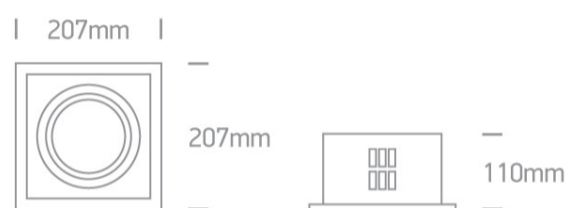

Recessed adjustable R111 downlight with G53 lampholder.

Complies with standard EN60598-1 and any other specific standards.

#### Dimensions

#### Physical Specification

Item Group	05 Downlights
Family	Square Adjustable R111 Range
Order Code	51110/G
Colour	Grey
Material	Die Cast
Shape	Rectangular
Length	207mm
Width	207mm
Height	110mm
Cutout Hole Width	180mm
Cutout Hole Length	180mm
Recessed Ceiling	Yes