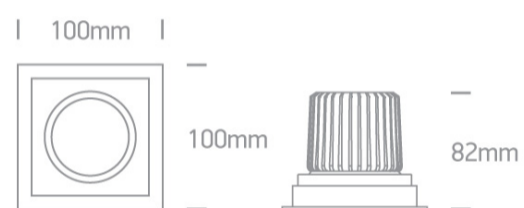

12W LED Dark Light Recessed adjustable spot, IP20.

Requires 700mA driver.

Complies with standard EN60598-1 and any other specific standards.

Downloads

Dimensions

Gallery

Must be ordered separately

89015A

Related items

89015AT

Physical Specification

Item Group	04 Recessed Spots Adjustable LED
Family	The COB Shop & Hotel Range
Order Code	51112E/W/EW
Colour	White
Material	Die Cast
Shape	Rectangular
Length	100mm
Width	100mm
Height	82mm
Cutout Hole Width	90mm
Cutout Hole Length	90mm
Recessed Ceiling	Yes
Depth Required	105mm
Indoor	Yes
Adjustable	2 Directions

Electrical Characteristics

Fitting	
Input Type	Constant Current
Input Current	700mA
Safety Class	III
Power(Watts)	12W
IP Rating	IP20

Light Source	LED built in
LED Type	COB
LED Brand	Epistar
LED Number	1
Cable Length	40cm
F Mark	

Illumination Data

Colour Temperature	2700K
Lumen Output	1100lm
Light Efficiency	91,67lm/W
CRI	80
Beam Angle	40°
Illumination Diagram	
Dark Light	Yes

Packing Info

Box Length	10,5cm
Box Width	10,5cm
Box Height	10,5cm
Box Weight	0,322Kg
Pcs/Carton	50
Barcode	5291889048008
HS Code	9405409900