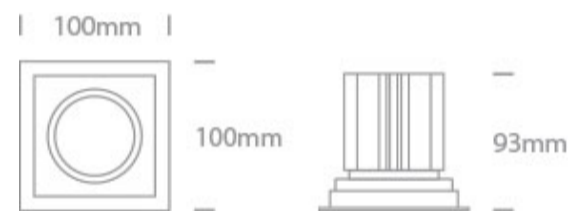

12W LED Dark Light Recessed adjustable spot, IP44.

Requires 700mA driver.

Complies with standard EN60598-1 and any other specific standards.

Downloads

Dimensions

Gallery

Must be ordered separately

89015A

Related items

89015AT

Physical Specification

Item Group	04 Recessed Spots Adjustable LED
Family	The COB Shop & Hotel Range
Order Code	51112E/W/W
Colour	White
Material	Die Cast
Shape	Rectangular
Length	100mm
Width	100mm
Height	93mm
Cutout Hole Width	90mm
Cutout Hole Length	90mm
Recessed Ceiling	Yes
Depth Required	105mm
Indoor	Yes
Adjustable	2 Directions

Electrical Characteristics

Fitting

Input Type	Constant Current
Input Current	700mA
Safety Class	III
Power(Watts)	12W
IP Rating	IP44

Light Source	LED built in
LED Type	COB
LED Brand	Epistar
LED Number	1
Cable Length	40cm
F Mark	

Illumination Data

Colour Temperature	3000K
Lumen Output	1100lm
Light Efficiency	91,67lm/W
CRI	90
Beam Angle	40°
Illumination Diagram	
Dark Light	Yes

Packing Info

Box Length	10,5cm
Box Width	10,5cm
Box Height	10,5cm
Box Weight	0,322Kg
Pcs/Carton	50
Barcode	5291889047339
HS Code	9405409900