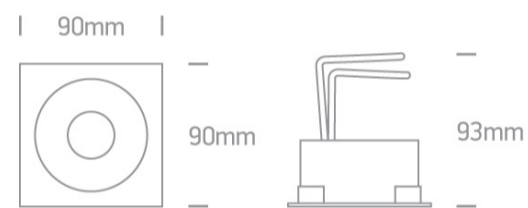

12W LED Recessed extractable adjustable spot, IP20.

Requires 350mA driver.

Complies with standard EN60598-1 and any other specific standards.

#### Dimensions

## Physical Specification

Item Group	04 Recessed Spots Adjustable LED
Family	Extractable 12W Range
Order Code	51113E/W/W
Colour	White
Material	Aluminium
Shape	Rectangular
Length	90mm
Width	90mm
Height	93mm
Cutout Hole Width	80mm
Cutout Hole Length	80mm
Recessed Ceiling	Yes
Depth Required	120mm
Indoor	Yes
Adjustable	2 Directions

## Illumination Data

Colour Temperature	3000K
Lumen Output	1100lm
Light Efficiency	91,67lm/W
CRI	90
Beam Angle	36°
Illumination Diagram	