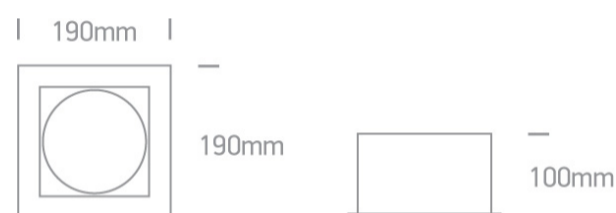

20W COB LED Recessed adjustable downlight, COB square range, IP20.

Supplied with non-dimmable LED driver.

Complies with standard EN60598-1 and any other specific standards.

## Dimensions

## Physical Specification

Item Group	08 Downlights Adjustable LED
Family	The COB Box Type Shop Range
Order Code	51120/G/W
Colour	Grey
Material	Aluminium
Shape	Rectangular
Length	190mm

Width	190mm
Height	100mm
Cutout Hole Width	165mm
Cutout Hole Length	165mm
Recessed Ceiling	Yes
Depth Required	140mm
Indoor	Yes
Adjustable	2 Directions

#### Illumination Data

Colour Temperature	3000K
Lumen Output	1400lm
Light Efficiency	70lm/W
CRI	80
Beam Angle	36°
Illumination Diagram	