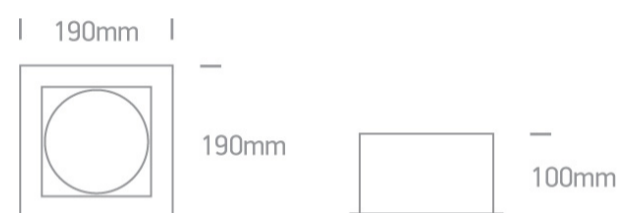

20W COB LED Recessed adjustable downlight, COB square range, IP20.

Supplied with non-dimmable LED driver.

Complies with standard EN60598-1 and any other specific standards.

Downloads

Dimensions

Gallery

Physical Specification

Item Group	08 Downlights Adjustable LED
Family	The COB Box Type Shop Range
Order Code	51120/W/W
Colour	White
Material	Aluminium
Shape	Rectangular
Length	190mm

Width	190mm
Height	100mm
Cutout Hole Width	165mm
Cutout Hole Length	165mm
Recessed Ceiling	Yes
Depth Required	140mm
Indoor	Yes
Adjustable	2 Directions

Illumination Data

Colour Temperature	3000K
Lumen Output	1400lm
Light Efficiency	70lm/W
CRI	80
Beam Angle	36°
Illumination Diagram	

Packing Info

Box Length	23cm
Box Width	23cm
Box Height	17cm
Box Weight	1,29kg