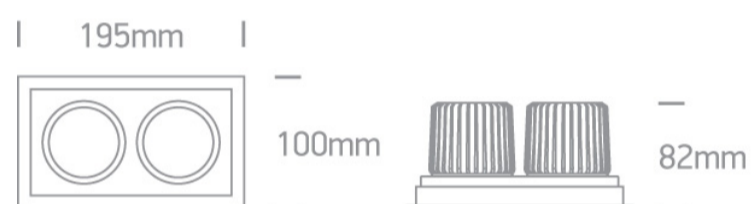

2x12W LED Dark Light Recessed adjustable spot, IP20.

Requires 700mA driver.

Complies with standard EN60598-1 and any other specific standards.

### Dimensions

## Physical Specification

Item Group	04 Recessed Spots Adjustable LED
Family	The COB Shop & Hotel Range
Order Code	51212E/W/C
Colour	White
Material	Die Cast
Shape	Rectangular
Length	195mm
Width	100mm
Height	82mm
Cutout Hole Width	175mm
Cutout Hole Length	90mm
Recessed Ceiling	Yes
Depth Required	105mm
Indoor	Yes
Adjustable	2 Directions

## Illumination Data

Colour Temperature	4000K
Lumen Output	2x1100lm
Light Efficiency	91,67lm/W
CRI	80
Beam Angle	40°
Illumination Diagram	
Dark Light	Yes