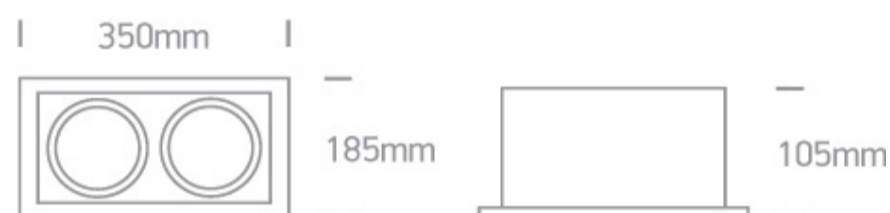

2x30W COB LED Recessed adjustable downlight, COB square range, IP20.

Supplied with non-dimmable LED driver.

Complies with standard EN60598-1 and any other specific standards.

Downloads

Dimensions

Gallery

Physical Specification

Item Group	07 Downlights Adjustable LED
Family	The COB Box Type Shop Range
Order Code	51230/B/C
Colour	Black
Material	Aluminium
Shape	Rectangular
Length	350mm

Width	185mm
Height	105mm
Cutout Hole Width	320mm
Cutout Hole Length	160mm
Recessed Ceiling	Yes
Depth Required	125mm
Indoor	Yes
Adjustable	2 Directions

Electrical Characteristics

Gear	External-Included
Fitting + Driver	
Input Voltage	220-240V
50 Hz	Yes
60 Hz	Yes
Safety Class	
Power(Watts)	2x30W
IP Rating	IP20
Light Source	LED built in
Dimmable	No
F Mark	

Illumination Data

Colour Temperature	4000K
Lumen Output	2x2700lm
Light Efficiency	90lm/W
CRI	90
Beam Angle	38°
Illumination Diagram	

Packing Info

Pcs/Carton	6
Barcode	5291889061359
HS Code	9405409900

Warranty