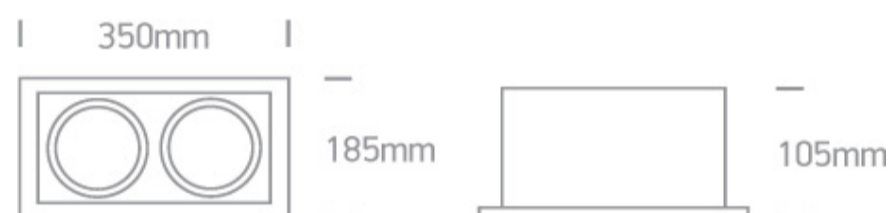

2x30W COB LED Recessed adjustable downlight, COB square range, IP20.

Supplied with non-dimmable LED driver.

Complies with standard EN60598-1 and any other specific standards.

#### Dimensions

#### Physical Specification

Item Group	07 Downlights Adjustable LED
Family	The COB Box Type Shop Range
Order Code	51230/B/W
Colour	Black
Material	Aluminium
Shape	Rectangular
Length	350mm

Width	185mm
Height	105mm
Cutout Hole Width	320mm
Cutout Hole Length	160mm
Recessed Ceiling	Yes
Depth Required	125mm
Indoor	Yes
Adjustable	2 Directions

#### Illumination Data

Colour Temperature	3000K
Lumen Output	2x2700lm
Light Efficiency	90lm/W
CRI	90
Beam Angle	38°
Illumination Diagram	