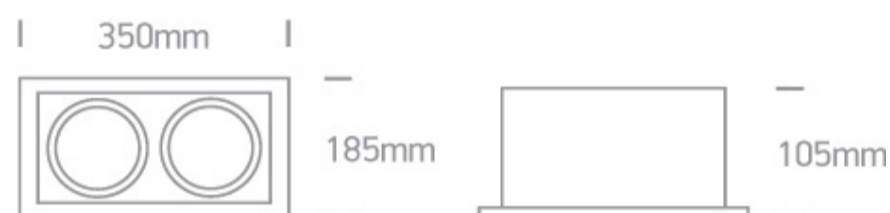

2x30W COB LED Recessed adjustable downlight, COB square range, IP20.

Supplied with non-dimmable LED driver.

Complies with standard EN60598-1 and any other specific standards.

Downloads

Dimensions

Gallery

Physical Specification

Item Group	07 Downlights Adjustable LED
Family	The COB Box Type Shop Range
Order Code	51230/W/W
Colour	White
Material	Aluminium
Shape	Rectangular
Length	350mm

Width	185mm
Height	105mm
Cutout Hole Width	320mm
Cutout Hole Length	160mm
Recessed Ceiling	Yes
Depth Required	125mm
Indoor	Yes
Adjustable	2 Directions

Electrical Characteristics

Gear	External-Included
Fitting + Driver	
Input Voltage	220-240V
50 Hz	Yes
60 Hz	Yes
Safety Class	
Power(Watts)	2x30W
IP Rating	IP20
Light Source	LED built in
Dimmable	No
F Mark	

Illumination Data

Colour Temperature	3000K
Lumen Output	2x2700lm
Light Efficiency	90lm/W
CRI	90
Beam Angle	38°
Illumination Diagram	

Packing Info

Pcs/Carton	6
Barcode	5291889065654
HS Code	9405409900

Warranty