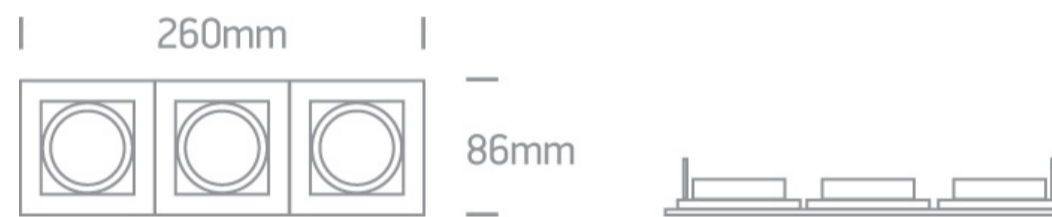

Natural Aluminium square Recessed adjustable MR16 spot with GU5.3 lampholder.

Complies with standard EN60598-1 and any other specific standards.

Downloads

Dimensions

Gallery

Physical Specification

Item Group

03 Recessed Spots Adjustable

Family

Natural Aluminium Square

Order Code

51305B/AL

Colour

Aluminium

Material

Natural Aluminium

Shape

Rectangular

Length

260mm

Width	86mm
Height	35mm
Cutout Hole Width	77mm
Cutout Hole Length	252mm
Recessed Ceiling	Yes
Depth Required	70mm
Indoor	Yes
Adjustable	2 Directions

Electrical Characteristics