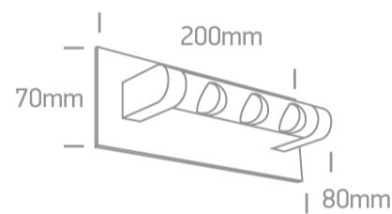

3x1W LED Decorative Indoor Wall Light

Complete with non-dimmable LED driver.

Complies with standard EN60598-1 and any other specific standards.

Downloads

Dimensions

Physical Specification

Item Group	14 Wall & Ceiling LED
Family	Decorative Indoor Wall Lights Aluminium
Order Code	60032/AL/W
Colour	Aluminium
Material	Natural Aluminium
Shape	Rectangular
Length	200mm
Width	80mm
Height	70mm
Surface Wall	Yes
Indoor	Yes
Adjustable	No