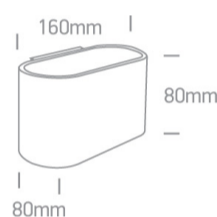

## 30W G9 Decorative Wall Lights

Complies with standard EN60598-1 and any other specific standards.

### Dimensions