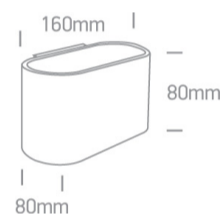

## 30W G9 Decorative Wall Lights

Complies with standard EN60598-1 and any other specific standards.

### Dimensions