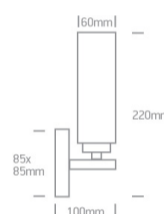

40W E14 Mirror Side Light, IP44.

Supplied with non-dimmable LED driver.

Complies with standard EN60598-1 and any other specific standards.

## Dimensions

## Physical Specification

Item Group	16 Bathroom & Mirror
Family	Mirror Side Lights Metal & glass
Order Code	60106/C
Colour	Chrome
Material	Metal
Diffuser Material	Glass
Shape	Circular
Height	220mm
Diameter	60mm
Surface Wall	Yes
Indoor	Yes

## Packing Info

Box Length

12,5cm

Box Width

9,5cm

Box Height

28cm

Box Weight