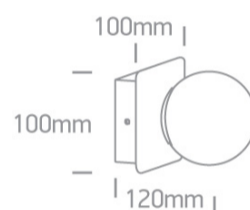

28W Mirror G9 Decorative Globes, IP44.

Complies with standard EN60598-1 and any other specific standards.

Downloads

Dimensions

Physical Specification

Product Type	Gear
Item Group	16 Bathroom & Mirror
Family	The Mirror G9 Decorative Globes Metal + glass
Order Code	60107A/C
Colour	Chrome
Material	Metal
Diffuser Material	Glass
Shape	Rectangular
Length	100mm
Width	120mm
Height	80mm
Surface Wall	Yes

Dimmable	N/A
----------	-----

F Mark	
--------	---

Illumination Data

Illumination Diagram	
----------------------	---

Packing Info

Box Length	38cm
------------	------

Box Width	18cm
-----------	------

Box Height	11,5cm
------------	--------